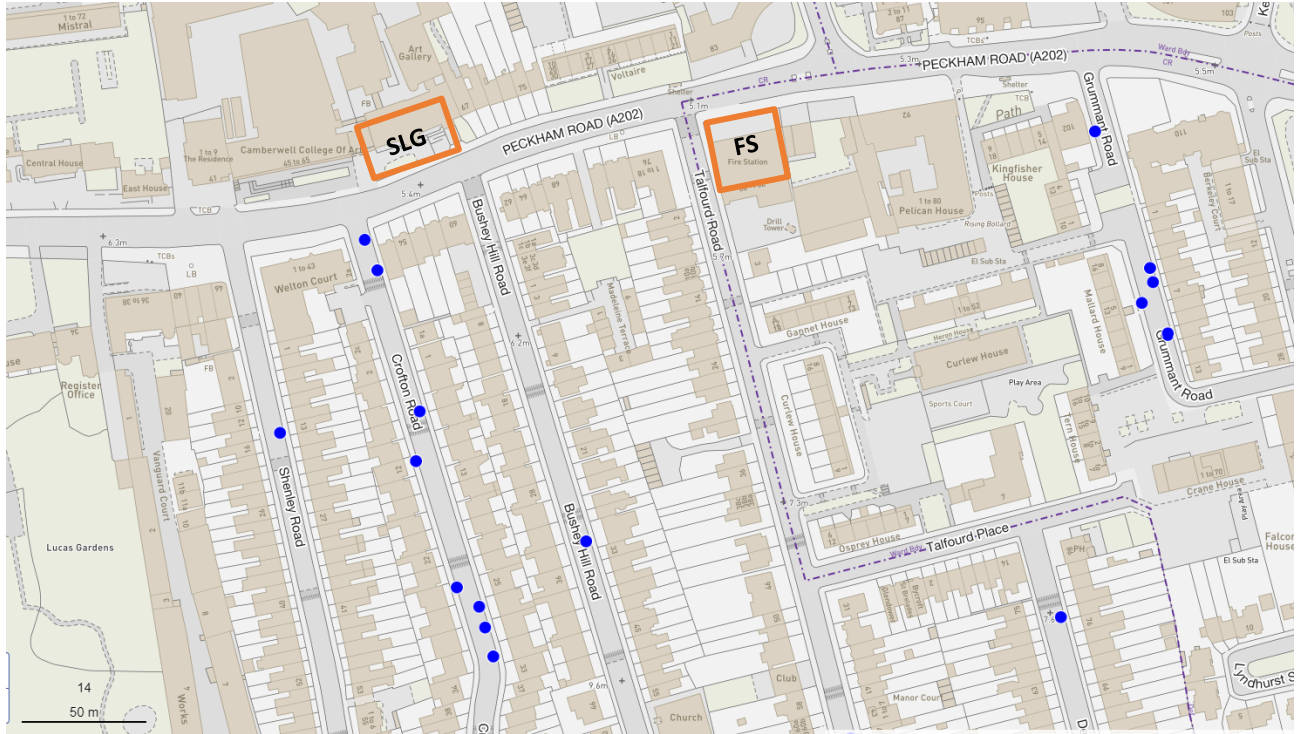

Disabled Parking Information for Blue Badge Holders

These bays have a maximum stay of 4 hours

The blue dots show the locations of the disabled parking bays.

Shenley Road – 1 Disabled Bay

Crofton Road – 8 Disabled Bays

Bushey Hill Road – 1 Disabled Bay

Grumman Road – 5 Disabled Bays

Talfourd Road – 1 Disabled Bay

Shenley Road – 1 Disabled Parking Bay

Crofton Road - 4 Spaces

Bushey Hill Road

Grummant Road

Talfourd Road